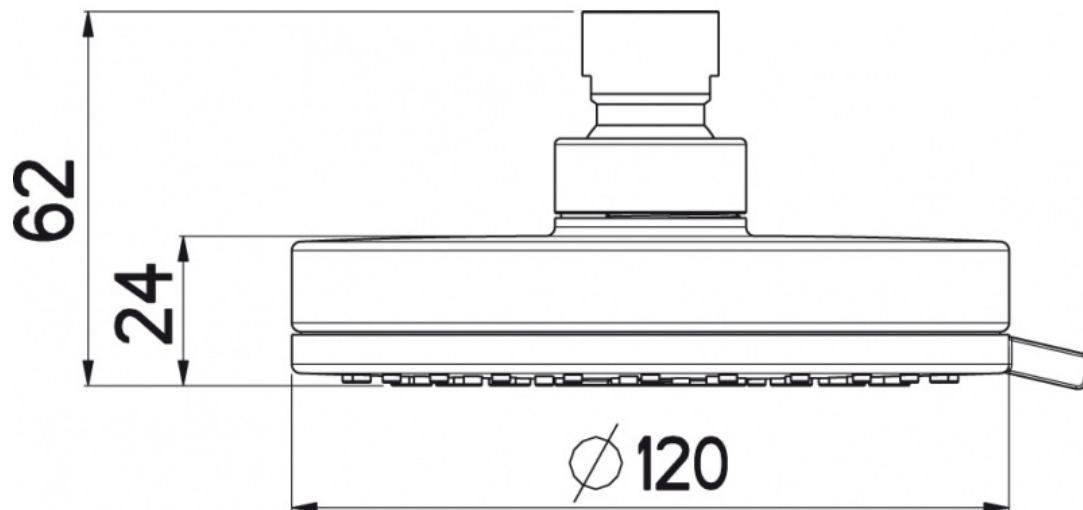

Shower heads

PURE 120 SHOWER HEAD

B3505QDN

- Ultra slim design
- Minimalistic, timeless, clean design
- Chrome-plated spray plate
- Ø 120 mm
- Airdrop© technology - with patented air/water mixing system assuring a soft and refreshing shower
- 2 adjustable sprays: rain and Booster massage functions
- Click-Position System
- Nikles "Easy-to-Clean" technology
- Energy saving
- 12 l./min. flow limiter
- Adjustable
- Without shower arm
- Chrome-plated

Color:
Chrome